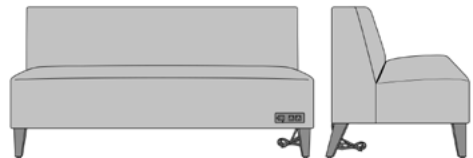

## Wallsaver Lounge

The Delfini Wallsaver is part of the Delfini Modular Seating collection and features angled back legs designed to keep walls in pristine condition. Versatile, refined and ready to provide a high level of group seating in lounges and lobbies, this collection is standard with no arms and includes a single, love seat and a sofa. An optional power grommet is also available.

**Visible Cleanout**  
Cleanout prevents build-up of debris and provides for easy maintenance.

**Optional Power Grommet**  
Optional power plug and USB ports available in black or white only.

**Number of Seats**  
Choose from 3 seat styles – lounge chair, love seat, and sofa.

### Statement of Line

**DELFWS1**  
25W 31.5D 34H

**DELFWS2**  
45W 31.5D 34H

**DELFWS3**  
68W 31.5D 34H

**DELFWS1PG1**  
25W 31.5D 34H

**DELFWS2PG1**  
45W 31.5D 34H

**DELFWS3PG1**  
68W 31.5D 34H

**kwalu** | Furnishing the Future™