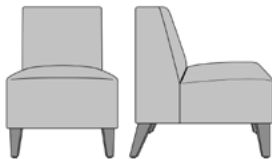

Statement of Line

DELFWS1
25W 31.5D 34H