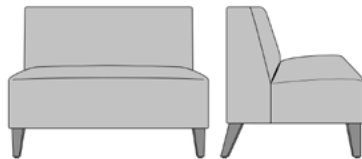

DELFWS2
45W 31.5D 34H