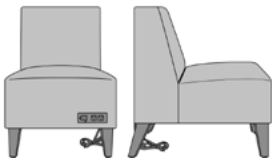

**Visible Cleanout**  
Cleanout prevents build-up of debris and provides for easy maintenance.

**Optional Power Grommet**  
Optional power plug and USB ports available in black or white only.

**Number of Seats**  
Choose from 3 seat styles – lounge chair, love seat, and sofa.

### Statement of Line

**DELFWS1**  
25W 31.5D 34H

**DELFWS2**  
45W 31.5D 34H

**DELFWS3**  
68W 31.5D 34H

**DELFWS1PG1**  
25W 31.5D 34H

**DELFWS2PG1**  
45W 31.5D 34H

**DELFWS3PG1**  
68W 31.5D 34H

**kwalu** | Furnishing the Future™