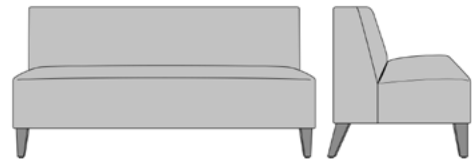

## Wallsaver Lounge

The Delfini Wallsaver is part of the Delfini Modular Seating collection and features angled back legs designed to keep walls in pristine condition. Versatile, refined and ready to provide a high level of group seating in lounges and lobbies, this collection is standard with no arms and includes a single, love seat and a sofa. An optional power grommet is also available.

**Visible Cleanout**  
Cleanout prevents build-up of debris and provides for easy maintenance.

**Optional Power Grommet**  
Optional power plug and USB ports available in black or white only.

**Number of Seats**  
Choose from 3 seat styles – lounge chair, love seat, and sofa.

### Statement of Line

**DELFWS1**  
25W 31.5D 34H

**DELFWS2**  
45W 31.5D 34H

**DELFWS3**  
68W 31.5D 34H

**DELFWS1PG1**  
25W 31.5D 34H

**DELFWS2PG1**  
45W 31.5D 34H

**DELFWS3PG1**  
68W 31.5D 34H

**kwalu** | Furnishing the Future™