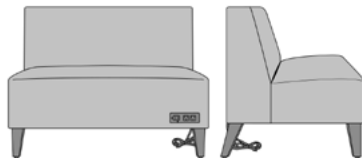

## Wallsaver Lounge

The Delfini Wallsaver is part of the Delfini Modular Seating collection and features angled back legs designed to keep walls in pristine condition. Versatile, refined and ready to provide a high level of group seating in lounges and lobbies, this collection is standard with no arms and includes a single, love seat and a sofa. An optional power grommet is also available.

**Visible Cleanout**  
Cleanout prevents build-up of debris and provides for easy maintenance.

**Optional Power Grommet**  
Optional power plug and USB ports available in black or white only.

**Number of Seats**  
Choose from 3 seat styles – lounge chair, love seat, and sofa.

### Statement of Line

**DELFWS1**  
25W 31.5D 34H

**DELFWS2**  
45W 31.5D 34H

**DELFWS3**  
68W 31.5D 34H

**DELFWS1PG1**  
25W 31.5D 34H

**DELFWS2PG1**  
45W 31.5D 34H

**DELFWS3PG1**  
68W 31.5D 34H

**kwalu** | Furnishing the Future™